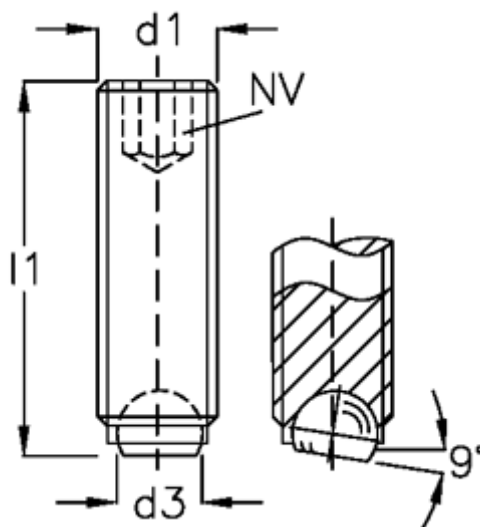

Article number: 209056611

Description: E+G Ball point screw
GN 605-M10-35-BN

Measures

d1	= M10
d2	= 7.0
d3	= 6.0
Internal hexagon	= 5
l1	= 35